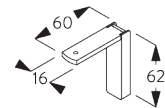

FITTING

A. FITTING INFORMATION

For detailed fitting information, visit the Silent Gliss website.

Fixing points

Side-by-side fitting

Min. distance: 5 mm

B. CEILING FITTING

Bracket SG 10101

SG 10101

Bracket

C. WALL FITTING

Smart Fix

Smart Fix SG 11200 - SG 11201 and bracket SG 10101:
Screw SG 10395 (M4x6) needed.

Square Smart Fix SG 11210 - SG 11211 and bracket SG 10101:
Screw SG 10395 (M4x6) needed.

Universal Smart Fix SG 11154 - SG 11156 and bracket SG 10101:
Screw SG 10407 (M4x10) needed.

SG 10101
Bracket

SG 10395
Pan head screw M4x6

SG 10407
Pan head screw M4x10

SG 11200
Smart Fix 60 mm

SG 11201
Smart Fix 80 mm

SG 11210
Square Smart Fix 60 mm

SG 11211
Square Smart Fix 80 mm

SG 11154
Universal Smart Fix 120 mm

Smart Fix	X mm
SG 11200 / SG 11210	57-59
SG 11201 / SG 11211	77-79
SG 11154	107-135
SG 11155	137-165
SG 11156	187-215