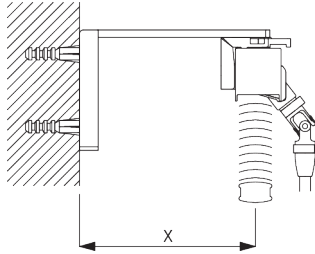

SYSTEM SPECIFICATIONS

A. SYSTEM DIMENSIONS

25 mm slats: 3 m
16 mm slats: 2.5 m

28 cm

25 mm slats: 3 m
16 mm slats: 2.5 m

25 mm slats: 7 m²
16 mm slats: 5 m²

Slat stack heights

	mm	max.					
		50	100	150	200	250	300
25 mm (PC)	X	7	9	11	13	15	17
16 mm	X	7	9	11	13	15	

A: System width
B: System height
C: Cleats SG 10742 min. 150 cm above floor
D: 7 - 35 cm depending on system height

D. SPECIFICATION TEXT

Silent Gliss SG 8110 / SG 8110PC Wand Operated Venetian Blind System. Supplied made to measure and complete comprising aluminium headrail SG 10037. Dual operation with control wand including breakaway cord connector which combines tilt/raise/lowering of slats, left or right-hand operation with various wand lengths available. Integrated brake ensures precise and controlled lowering. SG 8110PC version (25mm slats only) features concealed slat punching. System fixed with snap on brackets SG 10101 to ceiling / wall at 800-1000mm intervals plus one 50mm from each end. Optional side-guide wires available for sloped applications up to 15° incline from vertical. Compliant to Child Safety Legislation EN13120 when used in conjunction with cleats SG 10742 and break away cord connector SG 10748. Slat to be chosen from Silent Gliss 16mm or 25mm range, Price Group 1 / 2 / 3.

FITTING

A. FITTING INFORMATION

For detailed fitting information, visit the Silent Gliss website.

Fixing points

Side-by-side fitting

Min. distance: 5 mm

B. CEILING FITTING

Bracket SG 10101

SG 10101

Bracket

C. WALL FITTING

Smart Fix

Smart Fix SG 11200 - SG 11201 and bracket SG 10101:
Screw SG 10395 (M4x6) needed.

Square Smart Fix SG 11210 - SG 11211 and bracket SG 10101:
Screw SG 10395 (M4x6) needed.