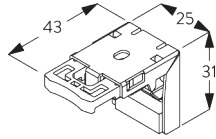

Universal Smart Fix SG 11154 - SG 11156 and bracket SG 10101:
Screw SG 10407 (M4x10) needed.

SG 10101
Bracket

SG 10395
Pan head screw M4x6

SG 10407
Pan head screw M4x10

SG 11200
Smart Fix 60 mm

SG 11201
Smart Fix 80 mm

SG 11210
Square Smart Fix 60 mm

SG 11211
Square Smart Fix 80 mm

SG 11154
Universal Smart Fix 120 mm

Smart Fix	X mm
SG 11200 / SG 11210	57-59
SG 11201 / SG 11211	77-79
SG 11154	107-135
SG 11155	137-165
SG 11156	187-215

SG 11155
Universal Smart Fix 150 mm

SG 11156
Universal Smart Fix 200 mm

Bracket SG 10101

SG 10101
Bracket

**D. FITTING WITH
SIDE GUIDE
OPTION**

SG 8235
Side guide wire base short

SG 8236
Side guide wire base long

SG 8237
Side guide wire holder

SG 8241
Side guide eyelet

SG 8249
Side guide device

SG 10120
Side guide wire \varnothing 0.9 mm

SYSTEM OPTIONS

A. PRIVACY CONTROL (PC)

To avoid direct light ingress when slats are closed.
For 25 mm slats only. Not applicable with side guides.