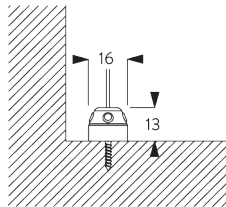

SG 11155
Universal Smart Fix 150 mm

SG 11156
Universal Smart Fix 200 mm

Bracket SG 10101

SG 10101
Bracket

**D. FITTING WITH
SIDE GUIDE
OPTION**

SG 8235
Side guide wire base short

SG 8236
Side guide wire base long

SG 8237
Side guide wire holder

SG 8241
Side guide eyelet

SG 8249
Side guide device

SG 10120
Side guide wire \varnothing 0.9 mm

SYSTEM OPTIONS

A. PRIVACY CONTROL (PC)

To avoid direct light ingress when slats are closed.
For 25 mm slats only. Not applicable with side guides.