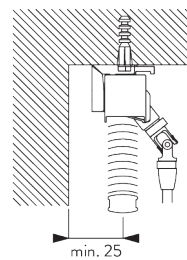

A: System width
B: System height
C: Cleats SG 10742 min. 150 cm above floor
D: 7 - 35 cm depending on system height

D. SPECIFICATION TEXT

Silent Gliss SG 8110 / SG 8110PC Wand Operated Venetian Blind System. Supplied made to measure and complete comprising aluminium headrail SG 10037. Dual operation with control wand including breakaway cord connector which combines tilt/raise/lowering of slats, left or right-hand operation with various wand lengths available. Integrated brake ensures precise and controlled lowering. SG 8110PC version (25mm slats only) features concealed slat punching. System fixed with snap on brackets SG 10101 to ceiling / wall at 800-1000mm intervals plus one 50mm from each end. Optional side-guide wires available for sloped applications up to 15° incline from vertical. Compliant to Child Safety Legislation EN13120 when used in conjunction with cleats SG 10742 and break away cord connector SG 10748. Slat to be chosen from Silent Gliss 16mm or 25mm range, Price Group 1 / 2 / 3.

FITTING

A. FITTING INFORMATION

For detailed fitting information, visit the Silent Gliss website.

Fixing points

Side-by-side fitting

Min. distance: 5 mm

B. CEILING FITTING

Bracket SG 10101

SG 10101

Bracket

C. WALL FITTING

Smart Fix

Smart Fix SG 11200 - SG 11201 and bracket SG 10101:
Screw SG 10395 (M4x6) needed.

Square Smart Fix SG 11210 - SG 11211 and bracket SG 10101:
Screw SG 10395 (M4x6) needed.