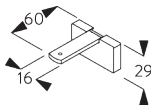

FITTING

A. FITTING INFORMATION

For detailed fitting information, visit the Silent Gliss website.

Fixing points

Side-by-side fitting

Min. distance: 5 mm

B. CEILING FITTING

Bracket SG 10101

SG 10101

Bracket

C. WALL FITTING

Smart Fix

Smart Fix SG 11200 - SG 11201 and bracket SG 10101:
Screw SG 10395 (M4x6) needed.

Square Smart Fix SG 11210 - SG 11211 and bracket SG 10101:
Screw SG 10395 (M4x6) needed.

Universal Smart Fix SG 11154 - SG 11156 and bracket SG 10101:
Screw SG 10407 (M4x10) needed.

SG 10101
Bracket

SG 10395
Pan head screw M4x6

SG 10407
Pan head screw M4x10

SG 11200
Smart Fix 60 mm

SG 11201
Smart Fix 80 mm

SG 11210
Square Smart Fix 60 mm

SG 11211
Square Smart Fix 80 mm

SG 11154
Universal Smart Fix 120 mm

Smart Fix	X mm
SG 11200 / SG 11210	57-59
SG 11201 / SG 11211	77-79
SG 11154	107-135
SG 11155	137-165
SG 11156	187-215