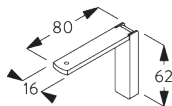

SG 10101

Bracket

C. WALL FITTING

Smart Fix

Smart Fix SG 11200 - SG 11201 and bracket SG 10101:
Screw SG 10395 (M4x6) needed.

Square Smart Fix SG 11210 - SG 11211 and bracket SG 10101:
Screw SG 10395 (M4x6) needed.

Universal Smart Fix SG 11154 - SG 11156 and bracket SG 10101:
Screw SG 10407 (M4x10) needed.

SG 10101
Bracket

SG 10395
Pan head screw M4x6

SG 10407
Pan head screw M4x10

SG 11200
Smart Fix 60 mm

SG 11201
Smart Fix 80 mm

SG 11210
Square Smart Fix 60 mm

SG 11211
Square Smart Fix 80 mm

SG 11154
Universal Smart Fix 120 mm

Smart Fix	X mm
SG 11200 / SG 11210	57-59
SG 11201 / SG 11211	77-79
SG 11154	107-135
SG 11155	137-165
SG 11156	187-215