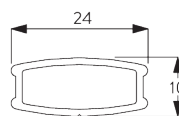

SYSTEM SPECIFICATIONS

A. SYSTEM DIMENSIONS

25 mm slats: 3 m
16 mm slats: 2.5 m

28 cm

25 mm slats: 3 m
16 mm slats: 2.5 m

25 mm slats: 7 m²
16 mm slats: 5 m²

Slat stack heights

	mm	max.					
		50	100	150	200	250	300
25 mm (PC)	X	7	9	11	13	15	17
16 mm	X	7	9	11	13	15	

(cm)

B. PROFILE

Profile information

SG 10037
Profile

SG 8003
Bottom bar 16 mm

SG 8004
Bottom bar 24 mm

SG 8120
Shaft

C. HOW TO MEASURE

A: System width
B: System height
C: Cleats SG 10742 min. 150 cm above floor
D: 7 - 35 cm depending on system height

D. SPECIFICATION TEXT

Silent Gliss SG 8110 / SG 8110PC Wand Operated Venetian Blind System. Supplied made to measure and complete comprising aluminium headrail SG 10037. Dual operation with control wand including breakaway cord connector which combines tilt/raise/lowering of slats, left or right-hand operation with various wand lengths available. Integrated brake ensures precise and controlled lowering. SG 8110PC version (25mm slats only) features concealed slat punching. System fixed with snap on brackets SG 10101 to ceiling / wall at 800-1000mm intervals plus one 50mm from each end. Optional side-guide wires available for sloped applications up to 15° incline from vertical. Compliant to Child Safety Legislation EN13120 when used in conjunction with cleats SG 10742 and break away cord connector SG 10748. Slat to be chosen from Silent Gliss 16mm or 25mm range, Price Group 1 / 2 / 3.

FITTING

A. FITTING INFORMATION

For detailed fitting information, visit the Silent Gliss website.

Fixing points

Side-by-side fitting

Min. distance: 5 mm

B. CEILING FITTING

Bracket SG 10101