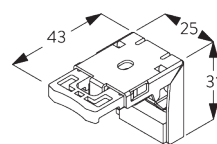

A: System width
B: System height
C: Cleats SG 10742 min. 150 cm above floor
D: 7 - 35 cm depending on system height

D. SPECIFICATION TEXT

Silent Gliss SG 8110 / SG 8110PC Wand Operated Venetian Blind System. Supplied made to measure and complete comprising aluminium headrail SG 10037. Dual operation with control wand including breakaway cord connector which combines tilt/raise/lowering of slats, left or right-hand operation with various wand lengths available. Integrated brake ensures precise and controlled lowering. SG 8110PC version (25mm slats only) features concealed slat punching. System fixed with snap on brackets SG 10101 to ceiling / wall at 800-1000mm intervals plus one 50mm from each end. Optional side-guide wires available for sloped applications up to 15° incline from vertical. Compliant to Child Safety Legislation EN13120 when used in conjunction with cleats SG 10742 and break away cord connector SG 10748. Slat to be chosen from Silent Gliss 16mm or 25mm range, Price Group 1 / 2 / 3.

FITTING

A. FITTING INFORMATION

For detailed fitting information, visit the Silent Gliss website.

Fixing points

Side-by-side fitting

Min. distance: 5 mm

B. CEILING FITTING

Bracket SG 10101

SG 10101

Bracket

C. WALL FITTING

Smart Fix

Smart Fix SG 11200 - SG 11201 and bracket SG 10101:
Screw SG 10395 (M4x6) needed.

Square Smart Fix SG 11210 - SG 11211 and bracket SG 10101:
Screw SG 10395 (M4x6) needed.