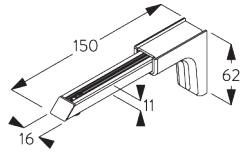

Universal Smart Fix SG 11154 - SG 11156 and bracket SG 10101:
Screw SG 10407 (M4x10) needed.

SG 10101
Bracket

SG 10395
Pan head screw M4x6

SG 10407
Pan head screw M4x10

SG 11200
Smart Fix 60 mm

SG 11201
Smart Fix 80 mm

SG 11210
Square Smart Fix 60 mm

SG 11211
Square Smart Fix 80 mm

SG 11154
Universal Smart Fix 120 mm

Smart Fix	X mm
SG 11200 / SG 11210	57-59
SG 11201 / SG 11211	77-79
SG 11154	107-135
SG 11155	137-165
SG 11156	187-215

SG 11155
Universal Smart Fix 150 mm

SG 11156
Universal Smart Fix 200 mm

Bracket SG 10101

SG 10101
Bracket

**D. FITTING WITH
SIDE GUIDE
OPTION**

SG 8235
Side guide wire base short

SG 8236
Side guide wire base long

SG 8237
Side guide wire holder

SG 8241
Side guide eyelet

SG 8249
Side guide device

SG 10120
Side guide wire \varnothing 0.9 mm

SYSTEM OPTIONS

A. PRIVACY CONTROL (PC)

To avoid direct light ingress when slats are closed.
For 25 mm slats only. Not applicable with side guides.