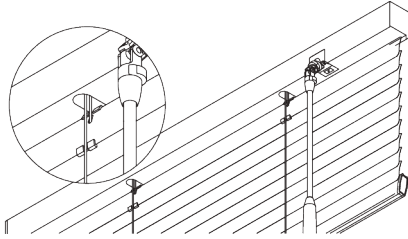

SG 11155
Universal Smart Fix 150 mm

SG 11156
Universal Smart Fix 200 mm

Bracket SG 10101

SG 10101
Bracket

**D. FITTING WITH
SIDE GUIDE
OPTION**

SG 8235
Side guide wire base short

SG 8236
Side guide wire base long

SG 8237
Side guide wire holder

SG 8241
Side guide eyelet

SG 8249
Side guide device

SG 10120
Side guide wire \varnothing 0.9 mm

SYSTEM OPTIONS

A. PRIVACY CONTROL (PC)

To avoid direct light ingress when slats are closed.
For 25 mm slats only. Not applicable with side guides.

Note:

- Up to 15° from vertical

PARTS

A. STANDARD PARTS

	SG 8004 Bottom bar 24 mm
	SG 8007 Slat 25 mm
	SG 8011 Lift cord ø 1.2 mm
	SG 8013 Bottom clip 25 mm
	SG 8120 Shaft
	SG 8239 End cover 25 mm
	SG 10037 Profile
	SG 10077 End cover
	SG 10081 Shaft stop
	SG 10086 Tilter holder without pulley
	SG 10087 Tilter holder with pulley
	SG 10088 Tilter
	SG 10101 Bracket
	SG 10104 Slat clip 25 mm