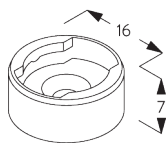

SG 11210
Square Smart Fix 60 mm

SG 11211
Square Smart Fix 80 mm

SG 11154
Universal Smart Fix 120 mm

Smart Fix	X mm
SG 11200 / SG 11210	57-59
SG 11201 / SG 11211	77-79
SG 11154	107-135
SG 11155	137-165
SG 11156	187-215

SG 11155
Universal Smart Fix 150 mm

SG 11156
Universal Smart Fix 200 mm

Bracket SG 10101

SG 10101
Bracket

**D. FITTING WITH
SIDE GUIDE
OPTION**

SG 8235
Side guide wire base short

SG 8236
Side guide wire base long

SG 8237
Side guide wire holder

SG 8241
Side guide eyelet

SG 8249
Side guide device

SG 10120
Side guide wire \varnothing 0.9 mm

SYSTEM OPTIONS

A. PRIVACY CONTROL (PC)

To avoid direct light ingress when slats are closed.
For 25 mm slats only. Not applicable with side guides.