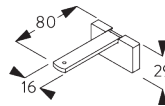

FITTING

A. FITTING INFORMATION

For detailed fitting information, visit the Silent Gliss website.

Fixing points

Side-by-side fitting

Min. distance: 5 mm

B. CEILING FITTING

Bracket SG 10101

SG 10101

Bracket

C. WALL FITTING

Smart Fix

Smart Fix SG 11200 - SG 11201 and bracket SG 10101:
Screw SG 10395 (M4x6) needed.

Square Smart Fix SG 11210 - SG 11211 and bracket SG 10101:
Screw SG 10395 (M4x6) needed.

Universal Smart Fix SG 11154 - SG 11156 and bracket SG 10101:
Screw SG 10407 (M4x10) needed.

SG 10101
Bracket

SG 10395
Pan head screw M4x6

SG 10407
Pan head screw M4x10

SG 11200
Smart Fix 60 mm

SG 11201
Smart Fix 80 mm

SG 11210
Square Smart Fix 60 mm

SG 11211
Square Smart Fix 80 mm

SG 11154
Universal Smart Fix 120 mm

Smart Fix	X mm
SG 11200 / SG 11210	57-59
SG 11201 / SG 11211	77-79
SG 11154	107-135
SG 11155	137-165
SG 11156	187-215