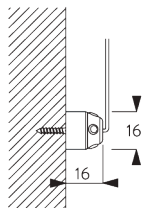

SG 11210
Square Smart Fix 60 mm

SG 11211
Square Smart Fix 80 mm

SG 11154
Universal Smart Fix 120 mm

Smart Fix	X mm
SG 11200 / SG 11210	57-59
SG 11201 / SG 11211	77-79
SG 11154	107-135
SG 11155	137-165
SG 11156	187-215

SG 11155
Universal Smart Fix 150 mm

SG 11156
Universal Smart Fix 200 mm

Bracket SG 10101

SG 10101
Bracket

**D. FITTING WITH
SIDE GUIDE
OPTION**

SG 8235
Side guide wire base short

SG 8236
Side guide wire base long

SG 8237
Side guide wire holder

SG 8241
Side guide eyelet

SG 8249
Side guide device

SG 10120
Side guide wire \varnothing 0.9 mm

SYSTEM OPTIONS

A. PRIVACY CONTROL (PC)

To avoid direct light ingress when slats are closed.
For 25 mm slats only. Not applicable with side guides.

Note:

- Up to 15° from vertical

PARTS

A. STANDARD PARTS

	SG 8004 Bottom bar 24 mm
	SG 8007 Slat 25 mm
	SG 8011 Lift cord ø 1.2 mm
	SG 8013 Bottom clip 25 mm
	SG 8120 Shaft
	SG 8239 End cover 25 mm
	SG 10037 Profile
	SG 10077 End cover
	SG 10081 Shaft stop
	SG 10086 Tilter holder without pulley
	SG 10087 Tilter holder with pulley
	SG 10088 Tilter
	SG 10101 Bracket
	SG 10104 Slat clip 25 mm