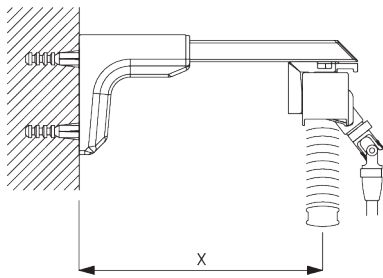

FITTING

A. FITTING INFORMATION

For detailed fitting information, visit the Silent Gliss website.

Fixing points

Side-by-side fitting

Min. distance: 5 mm

B. CEILING FITTING

Bracket SG 10101

SG 10101

Bracket

C. WALL FITTING

Smart Fix

Smart Fix SG 11200 - SG 11201 and bracket SG 10101:
Screw SG 10395 (M4x6) needed.

Square Smart Fix SG 11210 - SG 11211 and bracket SG 10101:
Screw SG 10395 (M4x6) needed.

Universal Smart Fix SG 11154 - SG 11156 and bracket SG 10101:
Screw SG 10407 (M4x10) needed.

SG 10101
Bracket

SG 10395
Pan head screw M4x6

SG 10407
Pan head screw M4x10

SG 11200
Smart Fix 60 mm

SG 11201
Smart Fix 80 mm