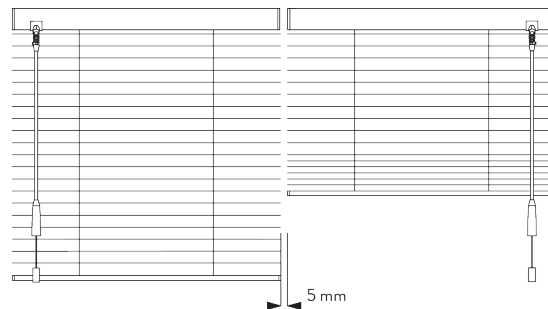

SYSTEM SPECIFICATIONS

A. SYSTEM DIMENSIONS

25 mm slats: 3 m
16 mm slats: 2.5 m

28 cm

25 mm slats: 3 m
16 mm slats: 2.5 m

25 mm slats: 7 m²
16 mm slats: 5 m²

Slat stack heights

	mm	max.					
		50	100	150	200	250	300
25 mm (PC)	X	7	9	11	13	15	17
16 mm	X	7	9	11	13	15	

A: System width
B: System height
C: Cleats SG 10742 min. 150 cm above floor
D: 7 - 35 cm depending on system height

D. SPECIFICATION TEXT

Silent Gliss SG 8110 / SG 8110PC Wand Operated Venetian Blind System. Supplied made to measure and complete comprising aluminium headrail SG 10037. Dual operation with control wand including breakaway cord connector which combines tilt/raise/lowering of slats, left or right-hand operation with various wand lengths available. Integrated brake ensures precise and controlled lowering. SG 8110PC version (25mm slats only) features concealed slat punching. System fixed with snap on brackets SG 10101 to ceiling / wall at 800-1000mm intervals plus one 50mm from each end. Optional side-guide wires available for sloped applications up to 15° incline from vertical. Compliant to Child Safety Legislation EN13120 when used in conjunction with cleats SG 10742 and break away cord connector SG 10748. Slat to be chosen from Silent Gliss 16mm or 25mm range, Price Group 1 / 2 / 3.

FITTING

A. FITTING INFORMATION

For detailed fitting information, visit the Silent Gliss website.

Fixing points

Side-by-side fitting

Min. distance: 5 mm

B. CEILING FITTING

Bracket SG 10101

SG 10101

Bracket

C. WALL FITTING

Smart Fix

Smart Fix SG 11200 - SG 11201 and bracket SG 10101:
Screw SG 10395 (M4x6) needed.

Square Smart Fix SG 11210 - SG 11211 and bracket SG 10101:
Screw SG 10395 (M4x6) needed.