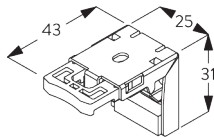

FITTING

A. FITTING INFORMATION

For detailed fitting information, visit the Silent Gliss website.

Fixing points

Side-by-side fitting

Min. distance: 5 mm

B. CEILING FITTING

Bracket SG 10101

SG 10101

Bracket

C. WALL FITTING

Smart Fix

Smart Fix SG 11200 - SG 11201 and bracket SG 10101:
Screw SG 10395 (M4x6) needed.

Square Smart Fix SG 11210 - SG 11211 and bracket SG 10101:
Screw SG 10395 (M4x6) needed.

Universal Smart Fix SG 11154 - SG 11156 and bracket SG 10101:
Screw SG 10407 (M4x10) needed.

SG 10101
Bracket

SG 10395
Pan head screw M4x6

SG 10407
Pan head screw M4x10

SG 11200
Smart Fix 60 mm

SG 11201
Smart Fix 80 mm