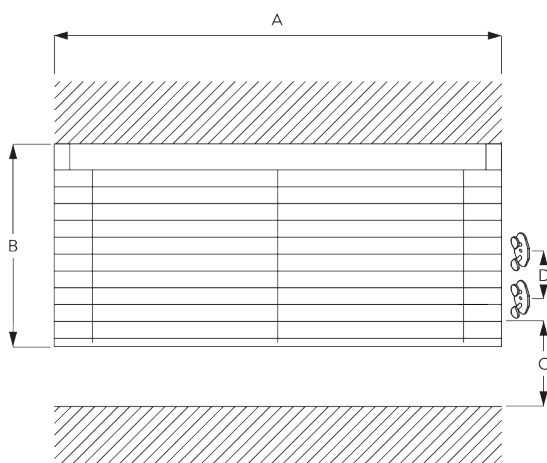

SG 8110

PRODUCT INFORMATION

- **Operation** control wand
- **Range:** S - M
- **Fitting:** ceiling, wall
- **Colours:** refer to Silent Gliss slat collection

Features:

- Optimised light control
- Convenient turning of the slats using the control wand
- Multifunctional control wand
- Slat width: 25 mm (standard), 16 mm
- Privacy control (PC)

SYSTEM SPECIFICATIONS

A. SYSTEM DIMENSIONS

25 mm slats: 3 m
16 mm slats: 2.5 m

28 cm

25 mm slats: 3 m
16 mm slats: 2.5 m

25 mm slats: 7 m²
16 mm slats: 5 m²

Slat stack heights

	mm	max.					
		50	100	150	200	250	300
25 mm (PC)	X	7	9	11	13	15	17
16 mm	X	7	9	11	13	15	

(cm)

B. PROFILE

Profile information

SG 10037
Profile

SG 8003
Bottom bar 16 mm

SG 8004
Bottom bar 24 mm

SG 8120
Shaft

C. HOW TO MEASURE

A: System width
B: System height
C: Cleats SG 10742 min. 150 cm above floor
D: 7 - 35 cm depending on system height

D. SPECIFICATION TEXT

Silent Gliss SG 8110 / SG 8110PC Wand Operated Venetian Blind System. Supplied made to measure and complete comprising aluminium headrail SG 10037. Dual operation with control wand including breakaway cord connector which combines tilt/raise/lowering of slats, left or right-hand operation with various wand lengths available. Integrated brake ensures precise and controlled lowering. SG 8110PC version (25mm slats only) features concealed slat punching. System fixed with snap on brackets SG 10101 to ceiling / wall at 800-1000mm intervals plus one 50mm from each end. Optional side-guide wires available for sloped applications up to 15° incline from vertical. Compliant to Child Safety Legislation EN13120 when used in conjunction with cleats SG 10742 and break away cord connector SG 10748. Slat to be chosen from Silent Gliss 16mm or 25mm range, Price Group 1 / 2 / 3.