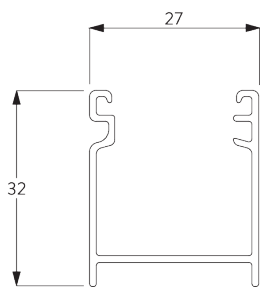

SG 8110

PRODUCT INFORMATION

- **Operation** control wand
- **Range:** S - M
- **Fitting:** ceiling, wall
- **Colours:** refer to Silent Gliss slat collection

Features:

- Optimised light control
- Convenient turning of the slats using the control wand
- Multifunctional control wand
- Slat width: 25 mm (standard), 16 mm
- Privacy control (PC)

SYSTEM SPECIFICATIONS

A. SYSTEM DIMENSIONS

25 mm slats: 3 m
16 mm slats: 2.5 m

28 cm

25 mm slats: 3 m
16 mm slats: 2.5 m

25 mm slats: 7 m²
16 mm slats: 5 m²

Slat stack heights

	mm	max.					
		50	100	150	200	250	300
25 mm (PC)	X	7	9	11	13	15	17
16 mm	X	7	9	11	13	15	

(cm)

B. PROFILE

Profile information

SG 10037
Profile

SG 8003
Bottom bar 16 mm

SG 8004
Bottom bar 24 mm

SG 8120
Shaft

C. HOW TO MEASURE

A: System width
B: System height
C: Cleats SG 10742 min. 150 cm above floor
D: 7 - 35 cm depending on system height

D. SPECIFICATION TEXT

Silent Gliss SG 8110 / SG 8110PC Wand Operated Venetian Blind System. Supplied made to measure and complete comprising aluminium headrail SG 10037. Dual operation with control wand including breakaway cord connector which combines tilt/raise/lowering of slats, left or right-hand operation with various wand lengths available. Integrated brake ensures precise and controlled lowering. SG 8110PC version (25mm slats only) features concealed slat punching. System fixed with snap on brackets SG 10101 to ceiling / wall at 800-1000mm intervals plus one 50mm from each end. Optional side-guide wires available for sloped applications up to 15° incline from vertical. Compliant to Child Safety Legislation EN13120 when used in conjunction with cleats SG 10742 and break away cord connector SG 10748. Slat to be chosen from Silent Gliss 16mm or 25mm range, Price Group 1 / 2 / 3.