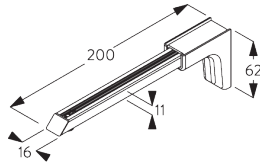

Universal Smart Fix SG 11154 - SG 11156 and bracket SG 10101:
Screw SG 10407 (M4x10) needed.

SG 10101
Bracket

SG 10395
Pan head screw M4x6

SG 10407
Pan head screw M4x10

SG 11200
Smart Fix 60 mm

SG 11201
Smart Fix 80 mm

SG 11210
Square Smart Fix 60 mm

SG 11211
Square Smart Fix 80 mm

SG 11154
Universal Smart Fix 120 mm

Smart Fix	X mm
SG 11200 / SG 11210	57-59
SG 11201 / SG 11211	77-79
SG 11154	107-135
SG 11155	137-165
SG 11156	187-215

SG 11155
Universal Smart Fix 150 mm

SG 11156
Universal Smart Fix 200 mm

Bracket SG 10101

SG 10101
Bracket

**D. FITTING WITH
SIDE GUIDE
OPTION**

SG 8235
Side guide wire base short

SG 8236
Side guide wire base long

SG 8237
Side guide wire holder

SG 8241
Side guide eyelet

SG 8249
Side guide device

SG 10120
Side guide wire \varnothing 0.9 mm

SYSTEM OPTIONS

A. PRIVACY CONTROL (PC)

To avoid direct light ingress when slats are closed.
For 25 mm slats only. Not applicable with side guides.