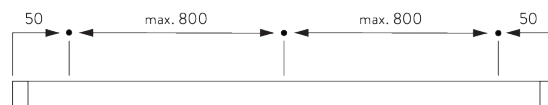

SYSTEM SPECIFICATIONS

A. SYSTEM DIMENSIONS

25 mm slats: 3 m
16 mm slats: 2.5 m

28 cm

25 mm slats: 3 m
16 mm slats: 2.5 m

25 mm slats: 7 m²
16 mm slats: 5 m²

Slat stack heights

	mm	max.					
		50	100	150	200	250	300
25 mm (PC)	X	7	9	11	13	15	17
16 mm	X	7	9	11	13	15	

(cm)

B. PROFILE

Profile information

SG 10037
Profile

SG 8003
Bottom bar 16 mm

SG 8004
Bottom bar 24 mm

SG 8120
Shaft

C. HOW TO MEASURE

A: System width
B: System height
C: Cleats SG 10742 min. 150 cm above floor
D: 7 - 35 cm depending on system height

D. SPECIFICATION TEXT

Silent Gliss SG 8110 / SG 8110PC Wand Operated Venetian Blind System. Supplied made to measure and complete comprising aluminium headrail SG 10037. Dual operation with control wand including breakaway cord connector which combines tilt/raise/lowering of slats, left or right-hand operation with various wand lengths available. Integrated brake ensures precise and controlled lowering. SG 8110PC version (25mm slats only) features concealed slat punching. System fixed with snap on brackets SG 10101 to ceiling / wall at 800-1000mm intervals plus one 50mm from each end. Optional side-guide wires available for sloped applications up to 15° incline from vertical. Compliant to Child Safety Legislation EN13120 when used in conjunction with cleats SG 10742 and break away cord connector SG 10748. Slat to be chosen from Silent Gliss 16mm or 25mm range, Price Group 1 / 2 / 3.

FITTING

A. FITTING INFORMATION

For detailed fitting information, visit the Silent Gliss website.

Fixing points

Side-by-side fitting

Min. distance: 5 mm

B. CEILING FITTING

Bracket SG 10101