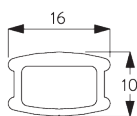

SG 8110

PRODUCT INFORMATION

- **Operation** control wand
- **Range:** S - M
- **Fitting:** ceiling, wall
- **Colours:** refer to Silent Gliss slat collection

Features:

- Optimised light control
- Convenient turning of the slats using the control wand
- Multifunctional control wand
- Slat width: 25 mm (standard), 16 mm
- Privacy control (PC)

SYSTEM SPECIFICATIONS

A. SYSTEM DIMENSIONS

25 mm slats: 3 m
16 mm slats: 2.5 m

28 cm

25 mm slats: 3 m
16 mm slats: 2.5 m

25 mm slats: 7 m²
16 mm slats: 5 m²

Slat stack heights

	mm	max.					
		50	100	150	200	250	300
25 mm (PC)	X	7	9	11	13	15	17
16 mm	X	7	9	11	13	15	

(cm)

B. PROFILE

Profile information

SG 10037
Profile

SG 8003
Bottom bar 16 mm

SG 8004
Bottom bar 24 mm

SG 8120
Shaft

C. HOW TO MEASURE

A: System width
B: System height
C: Cleats SG 10742 min. 150 cm above floor
D: 7 - 35 cm depending on system height

D. SPECIFICATION TEXT

Silent Gliss SG 8110 / SG 8110PC Wand Operated Venetian Blind System. Supplied made to measure and complete comprising aluminium headrail SG 10037. Dual operation with control wand including breakaway cord connector which combines tilt/raise/lowering of slats, left or right-hand operation with various wand lengths available. Integrated brake ensures precise and controlled lowering. SG 8110PC version (25mm slats only) features concealed slat punching. System fixed with snap on brackets SG 10101 to ceiling / wall at 800-1000mm intervals plus one 50mm from each end. Optional side-guide wires available for sloped applications up to 15° incline from vertical. Compliant to Child Safety Legislation EN13120 when used in conjunction with cleats SG 10742 and break away cord connector SG 10748. Slat to be chosen from Silent Gliss 16mm or 25mm range, Price Group 1 / 2 / 3.