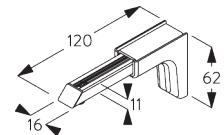

SG 10101

Bracket

C. WALL FITTING

Smart Fix

Smart Fix SG 11200 - SG 11201 and bracket SG 10101:
Screw SG 10395 (M4x6) needed.

Square Smart Fix SG 11210 - SG 11211 and bracket SG 10101:
Screw SG 10395 (M4x6) needed.

Universal Smart Fix SG 11154 - SG 11156 and bracket SG 10101:
Screw SG 10407 (M4x10) needed.

SG 10101
Bracket

SG 10395
Pan head screw M4x6

SG 10407
Pan head screw M4x10

SG 11200
Smart Fix 60 mm

SG 11201
Smart Fix 80 mm

SG 11210
Square Smart Fix 60 mm

SG 11211
Square Smart Fix 80 mm

SG 11154
Universal Smart Fix 120 mm

Smart Fix	X mm
SG 11200 / SG 11210	57-59
SG 11201 / SG 11211	77-79
SG 11154	107-135
SG 11155	137-165
SG 11156	187-215