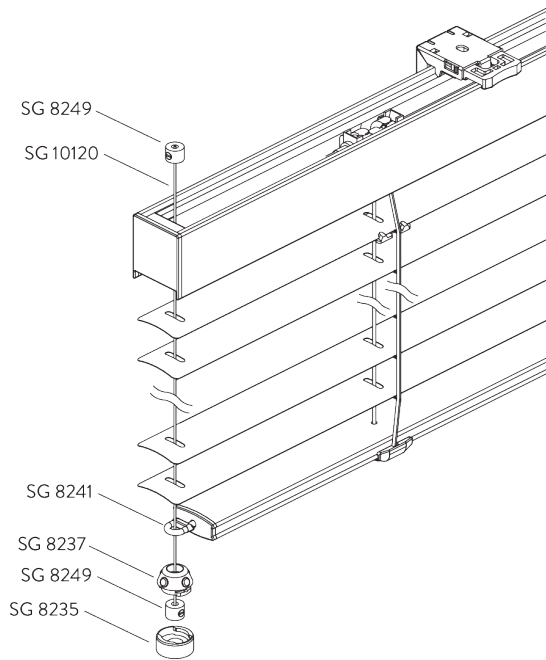

SG 11155
Universal Smart Fix 150 mm

SG 11156
Universal Smart Fix 200 mm

Bracket SG 10101

SG 10101
Bracket

**D. FITTING WITH
SIDE GUIDE
OPTION**

SG 8235
Side guide wire base short

SG 8236
Side guide wire base long

SG 8237
Side guide wire holder

SG 8241
Side guide eyelet

SG 8249
Side guide device

SG 10120
Side guide wire \varnothing 0.9 mm

SYSTEM OPTIONS

A. PRIVACY CONTROL (PC)

To avoid direct light ingress when slats are closed.
For 25 mm slats only. Not applicable with side guides.

B. SIDE GUIDES

Additional parts:

- 2x SG 8235 Side guide wire base short
- 2x SG 8237 Side guide wire holder
- 2x SG 8241 Side guide eyelet
- 4x SG 8249 Side guide device
- 2x SG 10120 Side guide wire \varnothing 0.9 mm

Note:

- Up to 15° from vertical

PARTS

A. STANDARD PARTS

	SG 8004 Bottom bar 24 mm
	SG 8007 Slat 25 mm
	SG 8011 Lift cord ø 1.2 mm
	SG 8013 Bottom clip 25 mm
	SG 8120 Shaft
	SG 8239 End cover 25 mm
	SG 10037 Profile
	SG 10077 End cover
	SG 10081 Shaft stop
	SG 10086 Tilter holder without pulley
	SG 10087 Tilter holder with pulley
	SG 10088 Tilter
	SG 10101 Bracket
	SG 10104 Slat clip 25 mm