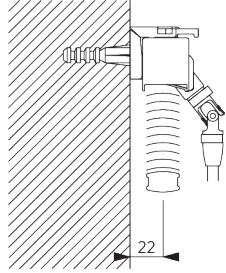

Universal Smart Fix SG 11154 - SG 11156 and bracket SG 10101:
Screw SG 10407 (M4x10) needed.

SG 10101
Bracket

SG 10395
Pan head screw M4x6

SG 10407
Pan head screw M4x10

SG 11200
Smart Fix 60 mm

SG 11201
Smart Fix 80 mm

SG 11210
Square Smart Fix 60 mm

SG 11211
Square Smart Fix 80 mm

SG 11154
Universal Smart Fix 120 mm

Smart Fix	X mm
SG 11200 / SG 11210	57-59
SG 11201 / SG 11211	77-79
SG 11154	107-135
SG 11155	137-165
SG 11156	187-215

SG 11155
Universal Smart Fix 150 mm

SG 11156
Universal Smart Fix 200 mm

Bracket SG 10101

SG 10101
Bracket

**D. FITTING WITH
SIDE GUIDE
OPTION**

SG 8235
Side guide wire base short

SG 8236
Side guide wire base long

SG 8237
Side guide wire holder

SG 8241
Side guide eyelet

SG 8249
Side guide device

SG 10120
Side guide wire \varnothing 0.9 mm

SYSTEM OPTIONS

A. PRIVACY CONTROL (PC)

To avoid direct light ingress when slats are closed.
For 25 mm slats only. Not applicable with side guides.