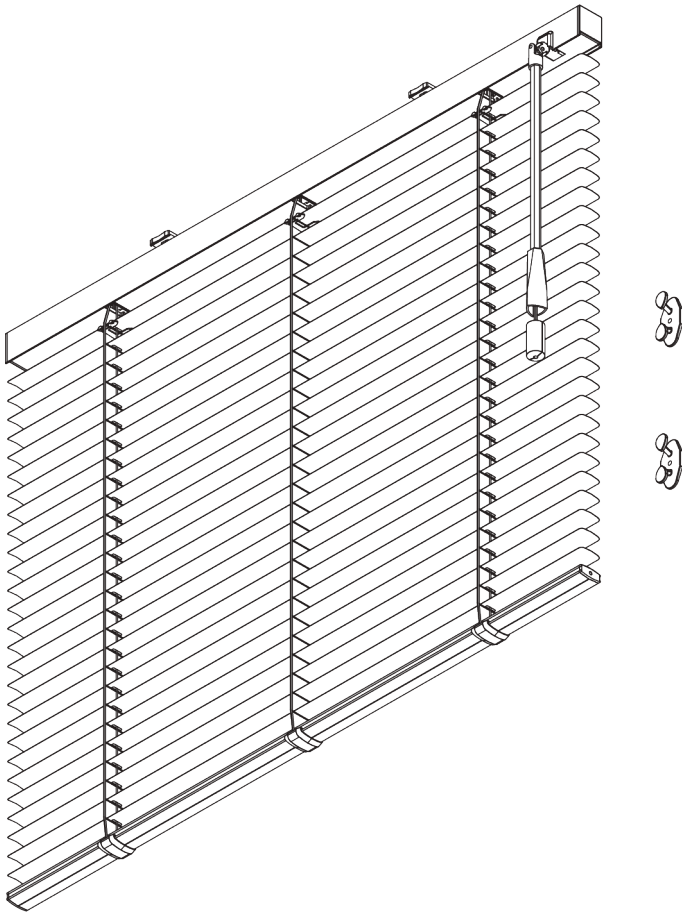

SG 8110

PRODUCT INFORMATION

- **Operation** control wand
- **Range:** S - M
- **Fitting:** ceiling, wall
- **Colours:** refer to Silent Gliss slat collection

Features:

- Optimised light control
- Convenient turning of the slats using the control wand
- Multifunctional control wand
- Slat width: 25 mm (standard), 16 mm
- Privacy control (PC)

SYSTEM SPECIFICATIONS

A. SYSTEM DIMENSIONS

25 mm slats: 3 m
16 mm slats: 2.5 m

28 cm

25 mm slats: 3 m
16 mm slats: 2.5 m

25 mm slats: 7 m²
16 mm slats: 5 m²

Slat stack heights

	mm	max.					
		50	100	150	200	250	300
25 mm (PC)	X	7	9	11	13	15	17
16 mm	X	7	9	11	13	15	