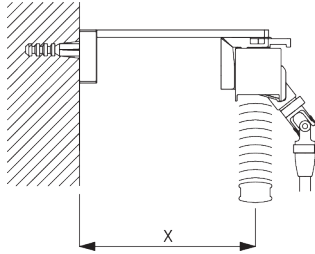

FITTING

A. FITTING INFORMATION

For detailed fitting information, visit the Silent Gliss website.

Fixing points

Side-by-side fitting

Min. distance: 5 mm

B. CEILING FITTING

Bracket SG 10101

SG 10101

Bracket

C. WALL FITTING

Smart Fix

Smart Fix SG 11200 - SG 11201 and bracket SG 10101:
Screw SG 10395 (M4x6) needed.

Square Smart Fix SG 11210 - SG 11211 and bracket SG 10101:
Screw SG 10395 (M4x6) needed.

Universal Smart Fix SG 11154 - SG 11156 and bracket SG 10101:
Screw SG 10407 (M4x10) needed.

SG 10101
Bracket

SG 10395
Pan head screw M4x6

SG 10407
Pan head screw M4x10

SG 11200
Smart Fix 60 mm

SG 11201
Smart Fix 80 mm