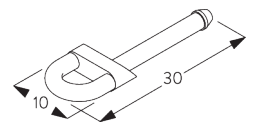

SG 11210
Square Smart Fix 60 mm

SG 11211
Square Smart Fix 80 mm

SG 11154
Universal Smart Fix 120 mm

Smart Fix	X mm
SG 11200 / SG 11210	57-59
SG 11201 / SG 11211	77-79
SG 11154	107-135
SG 11155	137-165
SG 11156	187-215

SG 11155
Universal Smart Fix 150 mm

SG 11156
Universal Smart Fix 200 mm

Bracket SG 10101

SG 10101
Bracket

**D. FITTING WITH
SIDE GUIDE
OPTION**

SG 8235
Side guide wire base short

SG 8236
Side guide wire base long

SG 8237
Side guide wire holder

SG 8241
Side guide eyelet

SG 8249
Side guide device

SG 10120
Side guide wire \varnothing 0.9 mm

SYSTEM OPTIONS

A. PRIVACY CONTROL (PC)

To avoid direct light ingress when slats are closed.
For 25 mm slats only. Not applicable with side guides.