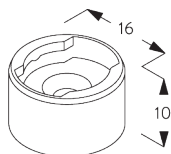

SG 11210
Square Smart Fix 60 mm

SG 11211
Square Smart Fix 80 mm

SG 11154
Universal Smart Fix 120 mm

Smart Fix	X mm
SG 11200 / SG 11210	57-59
SG 11201 / SG 11211	77-79
SG 11154	107-135
SG 11155	137-165
SG 11156	187-215

SG 11155
Universal Smart Fix 150 mm

SG 11156
Universal Smart Fix 200 mm

Bracket SG 10101

SG 10101
Bracket

**D. FITTING WITH
SIDE GUIDE
OPTION**

SG 8235
Side guide wire base short

SG 8236
Side guide wire base long

SG 8237
Side guide wire holder

SG 8241
Side guide eyelet

SG 8249
Side guide device

SG 10120
Side guide wire \varnothing 0.9 mm

SYSTEM OPTIONS

A. PRIVACY CONTROL (PC)

To avoid direct light ingress when slats are closed.
For 25 mm slats only. Not applicable with side guides.